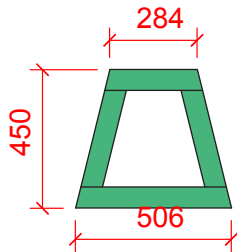

BYGGEMANUAL MARKEDSBODEN

80x100		A	420mm x 4
		B	870mm x 2
		C	2400mm x 2
		D	2181mm x 2
48x148		E	2196mm x 1
		F	1504mm x 2
36x68		G	2196mm x 2

80x100  A 870mm x 2

36x68  B 2196mm x 2

48x148	 A	2196mm x 1
	 B	1504mm x 2
80x100	 C	290mm x 2

48x148	 A	3048mm x 1
	 B	2452mm x 1
	 C	720mm x 2
80x100	 D	420mm x 3

48x148		A	1504mm x 1
		B	1013mm x 1
		C	429mm x 2
		D	376mm x 2
		E	487mm x 2
		F	1106mm x 1
80x100		G	420mm x 4

48x148	 A	2600mm x 1
	 B	1868mm x 1
	 C	1484mm x 1
	 D	616mm x 4
	 E	455mm x 1
	 F	503mm x 1
80x100	 G	420mm x 5

48x148 A 1772mm x 2

36x68

A

450mm x 4

B

324mm x 4

C

277mm x 4

D

480mm x 8

E

318mm x 8

F

506mm x 8

36x68	Component	Dimensions
	A	450mm x 4
	B	324mm x 4
	C	277mm x 4
	D	480mm x 8
	E	318mm x 8
	F	506mm x 8

28x120	A	2396mm x 3
	B	422mm x 12
	C	435mm x 26
	D	309mm x 8