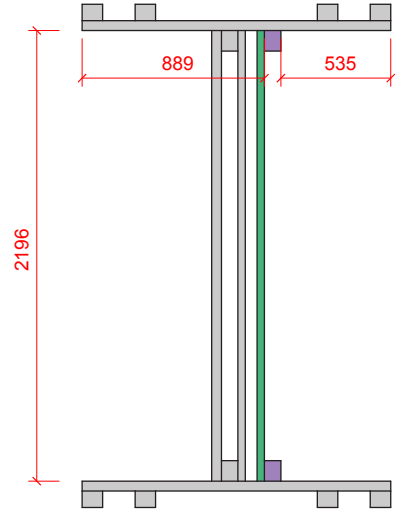

BYGGEMANUAL MARKEDSBODEN

80x100		A	420mm x 4
		B	870mm x 2
		C	2400mm x 2
		D	2181mm x 2
48x148		E	2196mm x 1
		F	1504mm x 2
36x68		G	2196mm x 2

80x100  A 870mm x 2

36x68  B 2196mm x 2

48x148	 A	2196mm x 1
	 B	1504mm x 2
80x100	 C	290mm x 2

48x148	 A	3048mm x 1
	 B	2452mm x 1
	 C	720mm x 2
80x100	 D	420mm x 3

48x148		A	1504mm x 1
		B	1013mm x 1
		C	429mm x 2
		D	376mm x 2
		E	487mm x 2
		F	1106mm x 1
80x100		G	420mm x 4

48x148	 A	2600mm x 1
	 B	1868mm x 1
	 C	1484mm x 1
	 D	616mm x 4
	 E	455mm x 1
	 F	503mm x 1
80x100	 G	420mm x 5

48x148 A 1772mm x 2

36x68

A

450mm x 4

B

324mm x 4

C

277mm x 4

D

480mm x 8

E

318mm x 8

F

506mm x 8

36x68	Component	Dimensions
	A	450mm x 4
	B	324mm x 4
	C	277mm x 4
	D	480mm x 8
	E	318mm x 8
	F	506mm x 8

28x120	A	2396mm x 3
	B	422mm x 12
	C	435mm x 26
	D	309mm x 8